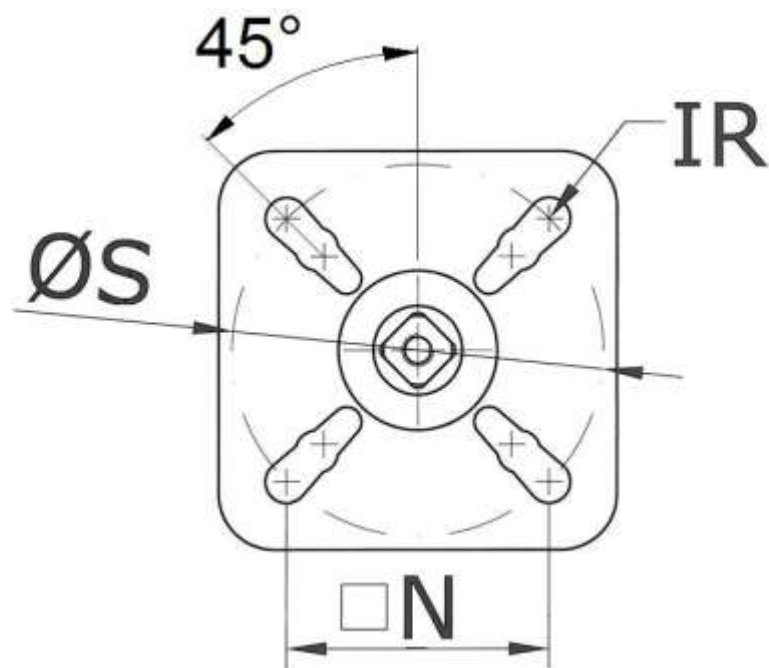

## Dimensions for Actuator installation for Jouka steel valves (K/H)

ISO5211	IR	N	ØS
F05	M6	35,4	50
F07	M8	49,5	70
F10	M10	72,1	102
F12	M12	88,4	125
F14	M16	99	140

Valves with aluminium body are equipped with separate connection parts.